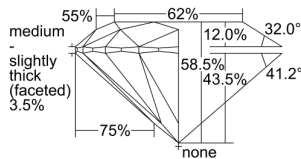

GIA®

FACSIMILE

GIA REPORT 5212154709

Verify this report at GIA.edu

GIA NATURAL DIAMOND DOSSIER®

September 22, 2020
GIA Report Number 5212154709
Shape and Cutting Style ..... Round Brilliant
Measurements ..... 4.82 - 4.85 x 2.83 mm

GRADING RESULTS

Carat Weight ..... 0.40 carat
Color Grade ..... D
Clarity Grade I1
Cut Grade ..... Very Good

ADDITIONAL GRADING INFORMATION

Polish ..... Excellent
Symmetry ..... Excellent
Fluorescence ..... Faint
Clarity Characteristics ..... Crystal
Inscription(s): GIA 5212154709

PROPORTIONS

Profile to actual proportions

GRADING SCALES

GIA COLOR SCALE		GIA CLARITY SCALE		GIA CUT SCALE		
COLORLESS	D	VERY VERY SLIGHTLY INCLUDED	FLAWLESS	EXCELLENT		
	E		INTERNALLY FLAWLESS			
	F		VVS₁			
	G		VVS₂			
	NEAR COLORLESS	H	VERY SLIGHTLY INCLUDED	VS₁	VERY GOOD	
		I		VS₂		
		FAINT	J	SLIGHTLY INCLUDED	SI₁	FAIR
			K		SI₂	
	L		I₁			
	VERY LIGHT		M	INCLUDED	I₂	POOR
N			I₃			
O						
P						
LIGHT	Q					
	R					
	S					
	T					
	U					
	V					
	W					
	X					
	Y					
	Z